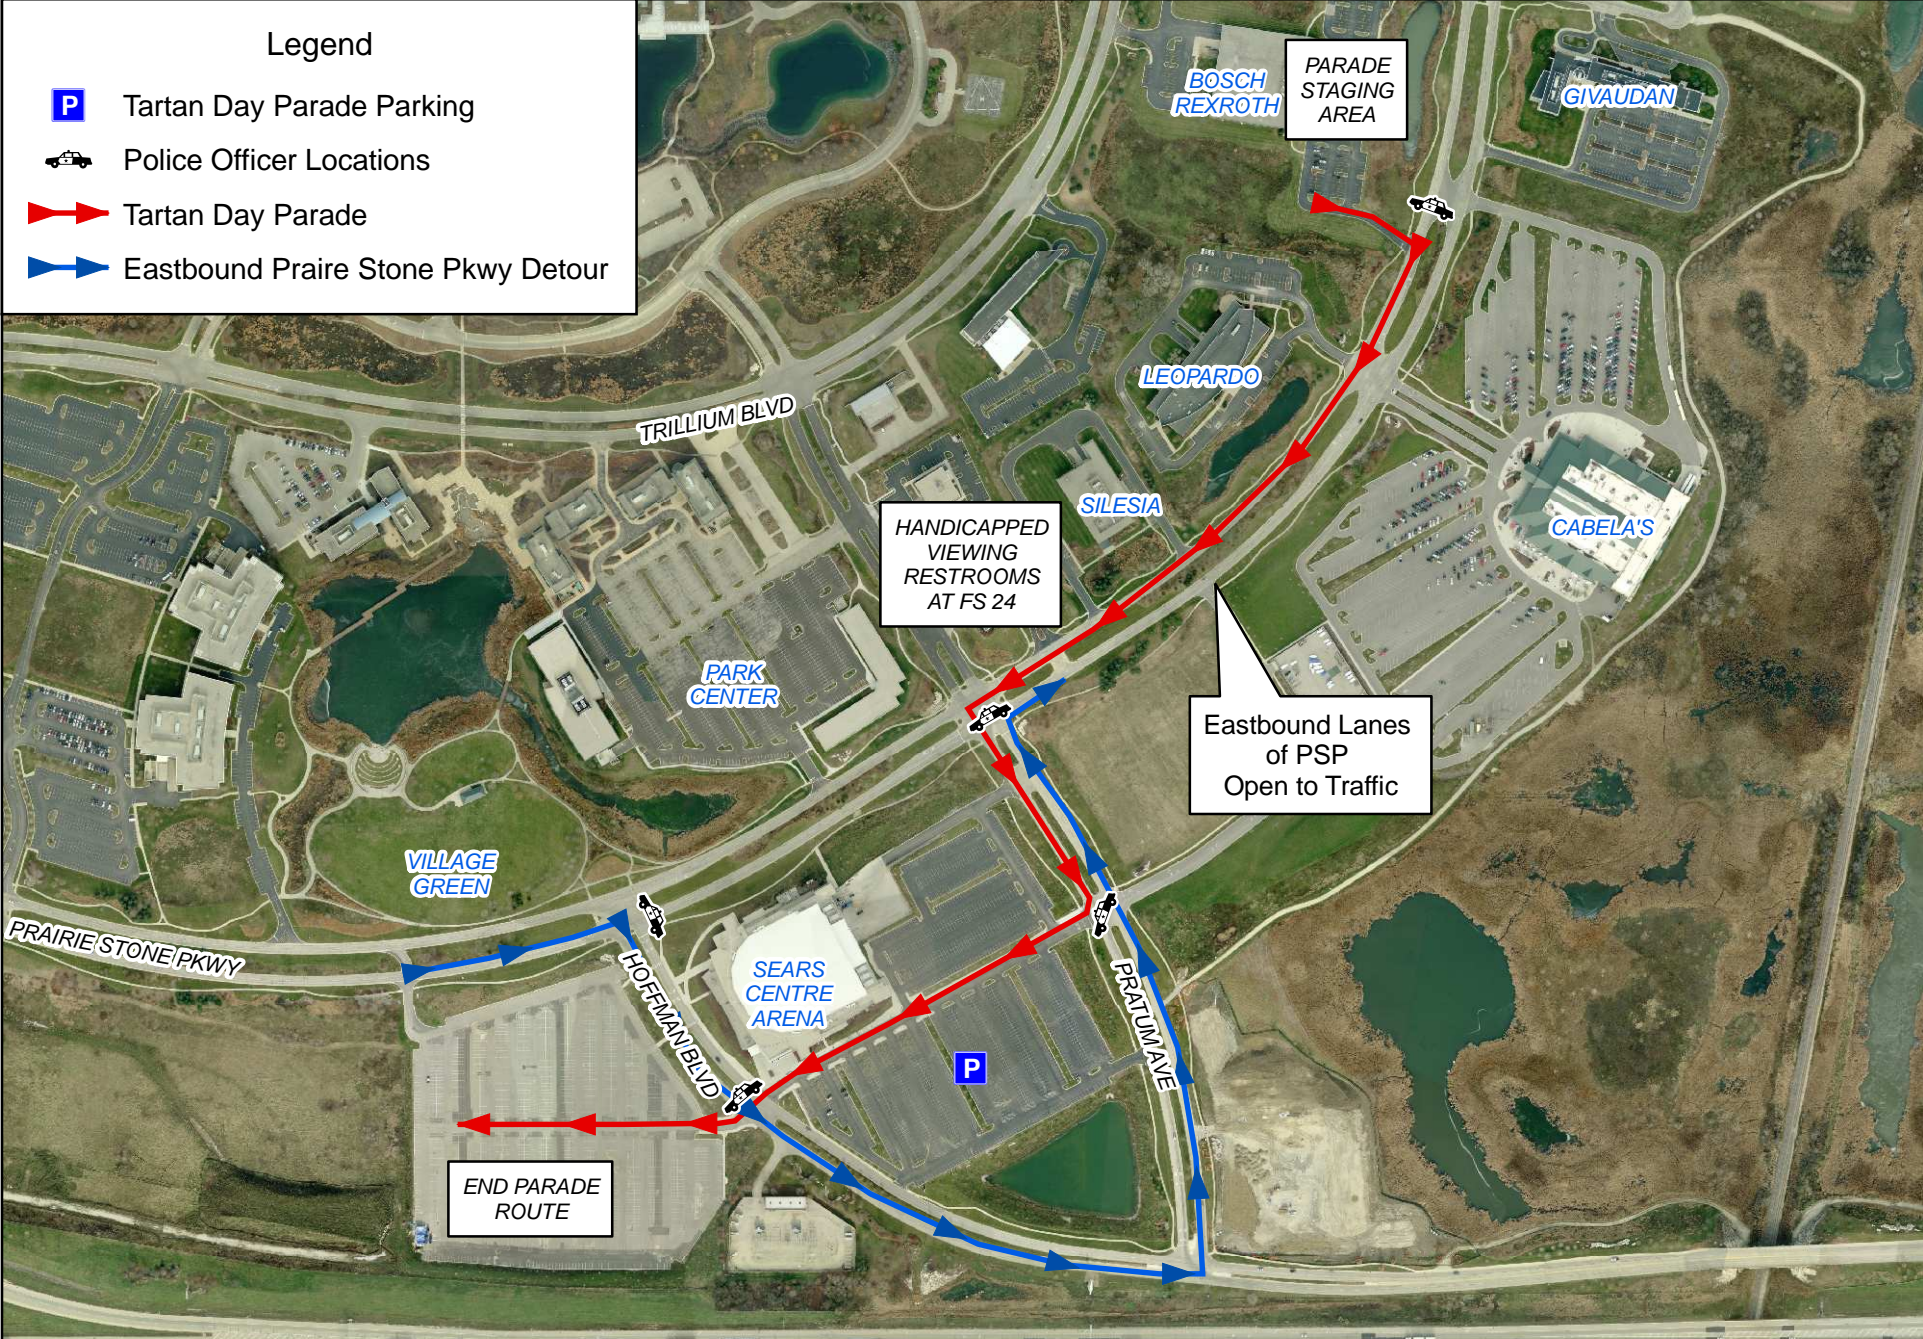

Tartan Day Parade Route

Legend

- Tartan Day Parade Parking
- Police Officer Locations
- Tartan Day Parade
- Eastbound Praire Stone Pkwy Detour

1 inch = 500 feet

Transportation and Engineering Division
Village of Hoffman Estates